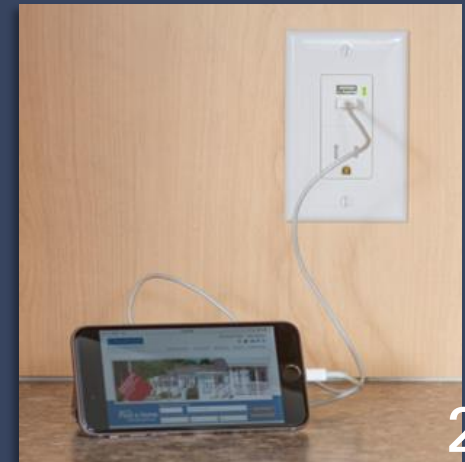

USB Receptacle