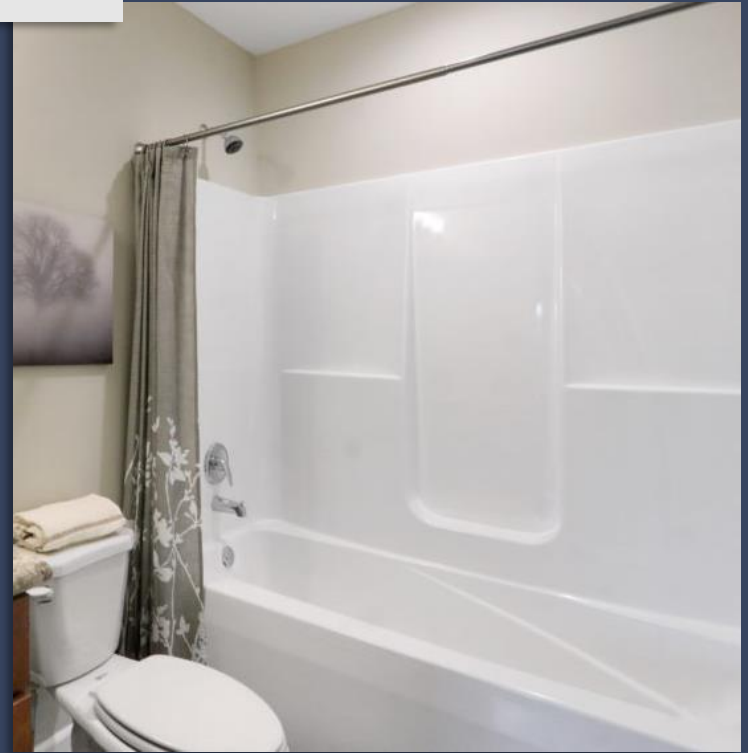

20x26 Kohler

LED Black
Backlit Mirror

Water Savers

Elongated
(Standard)

Comfort Height

Tub Options

Clarion

Free
Standing