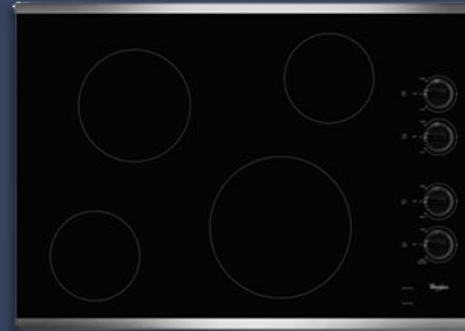

Pot Filler

Appliances

3 Cycle
Dishwasher

6 Cycle Dishwasher

Electric Coil Top
Range

Electric Smoothtop
Range

Electric Double
Oven

Electric Cooktop

Gas Cooktop

Appliances

Self Clean Gas Range

Gas Double Oven

30" Gas Or Electric
Slide In Range

SGL Wall Oven

Micro Wall Oven

Double Wall
Oven