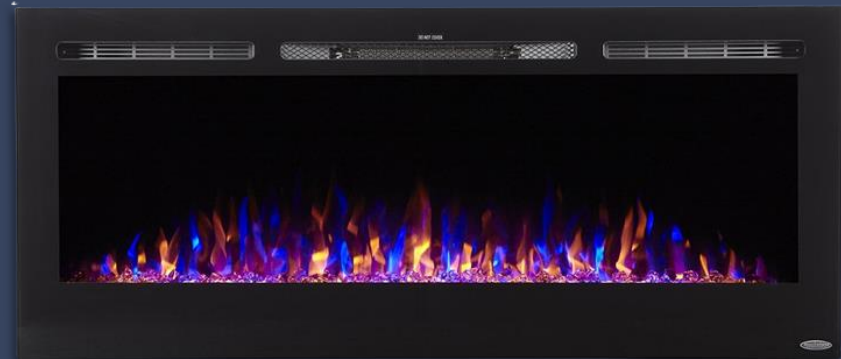

*Vented, Ventless, & Wood Burning Inserts Available

Mountain Stone

*Shown With Full Height Surround

Field Stone

Washington Surround

50" Touchstone LED Fireplace

Interior Features

5 1/4" Crown Molding
Drywall Soffit
Shiplap Wall Accent

Interior Features

Monroe Entertainment Center

Custom Entertainment Center

Odyssey Entertainment Center

Interior Features

Utility Sink & Cabinets

Bench Seat

Locker Style
Storage