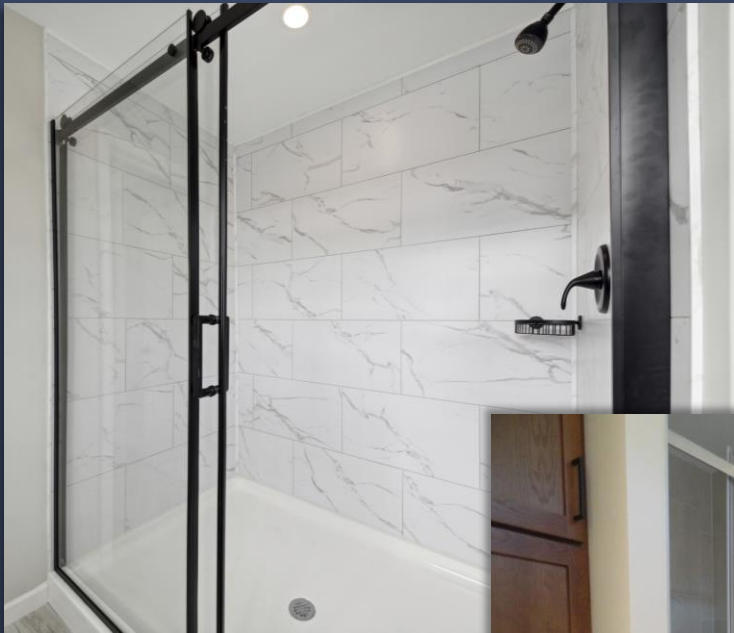

60" Tub/ Shower
*Optional Door
Available

RE7236 72"
Tub/ Shower

Fiberglass Showers

48 & 60"
*Optional Door
Available

MP6333BF ADA
Complaint
Shower

Optional 18"
Grab Bar

Tile Showers

4x6 Barn Door
Shower

48 & 60"
Shower

4x6 Mirage
Shower

Tile Shower Accessories

Rainfall Shower
Head

Handheld
Sprayer

Wire Basket
(Standard W/ Palisade Tile)

Fiberglass
Corner Seat

Glass Shelf
(Standard W/ Ceramic Tile)