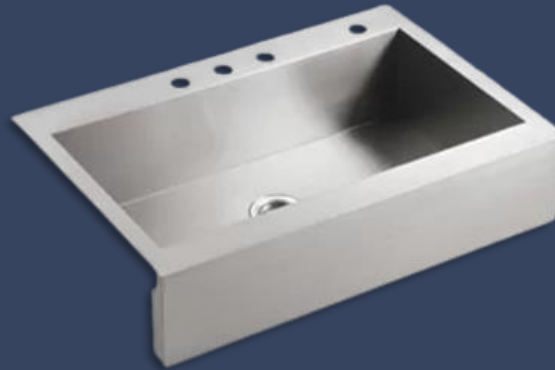

SS Farm Sink