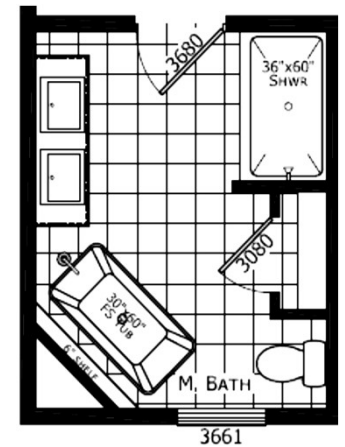

MINI RADIANT SPA:

SCALED DOWN VERSION WITH 60" FIBERGLASS SHOWER