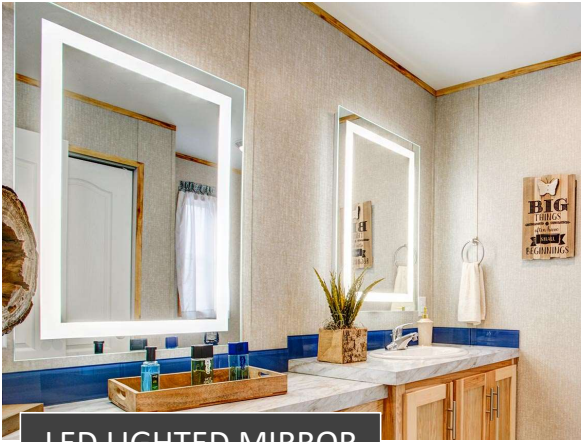

LED LIGHTED MIRROR