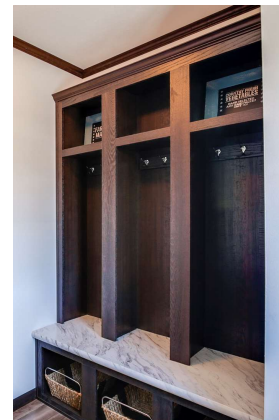

COAT LOCKER