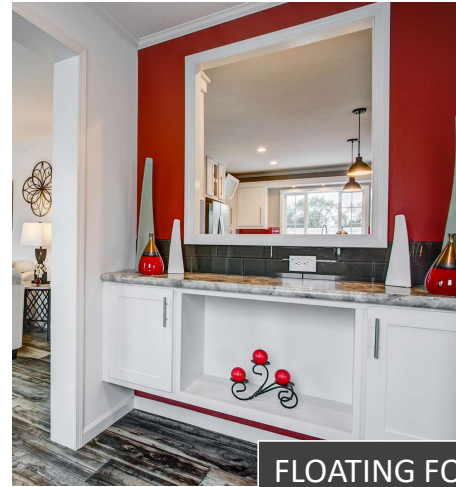

FLOATING FOYER CABINET