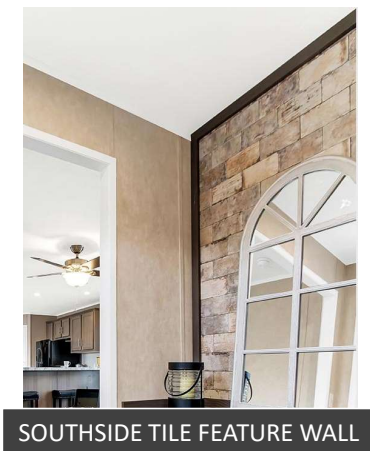

60" SHAKER WALL

WOOD PLANK FEATURE WALL

INTERIOR

REDMAN HOMES.

DESTIN WHITE FEATURE WALL

PINE LAP FEATURE WALL
PINE CEILING BEAMS

SOUTHSIDE TILE FEATURE WALL

2 PANEL WHITE DOOR