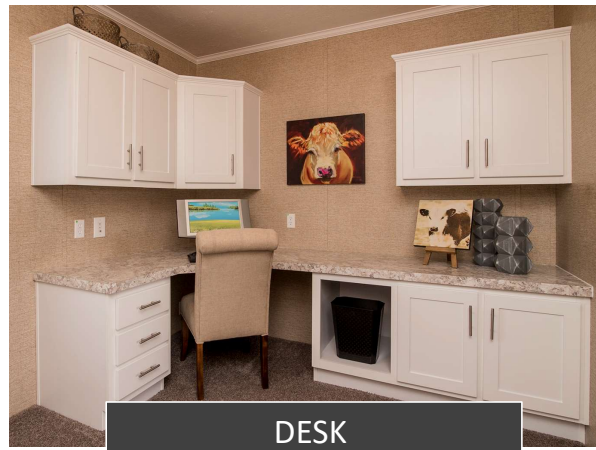

REDMAN HOMES.

MISC CABINETS

DESK