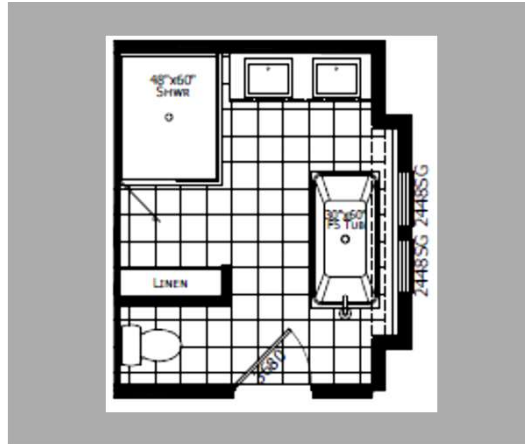

60" 3-SIDED TILED SHOWER WITH BARN DOOR

SWEETHEART MASTER BATH

SHOWER / TUB

REDMAN HOMES.

42" X 60" GARDEN TUB

72" 3-SIDED TILED SHOWER WITH FIXED GLASS

60" EASY ACCESS SHOWER

RADIANT SPA:

- DESIGNER SINKS & FAUCETS
- 48X60 AGILE SHOWER
- LINEN / ROBE CABINET
- FREE STANDING TUB WITH FLOOR MOUNT FAUCET
- LED RECESSED LIGHTS
- TILE BACKSLASH
- SHOWER TOWER
- BUMP OUT AT TUB

MINI RADIANT SPA: