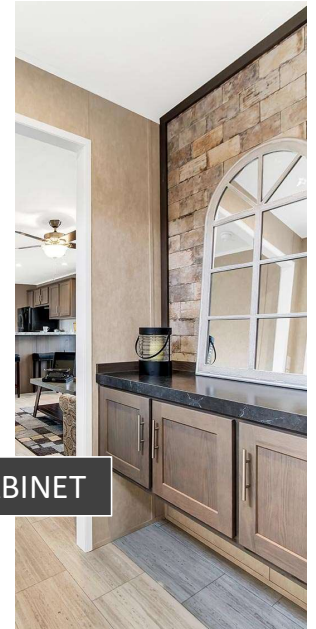

REDMAN HOMES.

MISC CABINETS