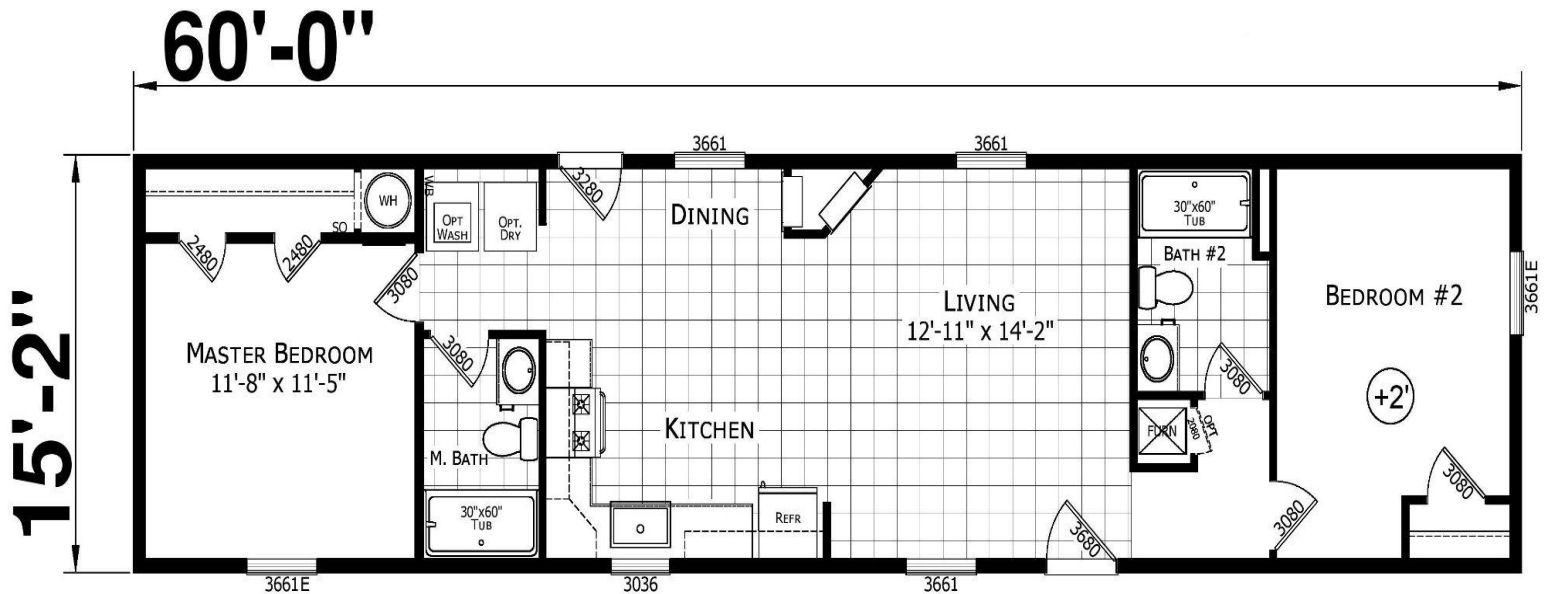

DISPLAY MODEL FOR SALE

Steeler - Redman Northwood - 16x60 2 bed 2 bath 910 sq ft

Home Features

- Vinyl Flooring Living Room
- White MDF Cabinets
- Stainless Steel Farm Sink
- Additional Footage in Bedroom #2
- Comfort Height Toilet
- 18 Cu Ft Fridge and Gas Stove
- Gas Furnace
- Tub/Shower - Main Bathroom
- R-19 Sidewall Insulation
- R-22 Roof Insulation
- Architectural Shingles
- Water Shut Off Valves
- Red Raised Panel Shutters
- Flint Vinyl Siding Color

Delivery, Set, and Block Included.

Additional Site Work Fees Not Included

Retail Price

\$68,900

Model Price

\$66,900

Superior Homes

Phone: 717- 394 - 0360
www.SuperiorHomes.com
2187 Lincoln Hwy E Lancaster, PA