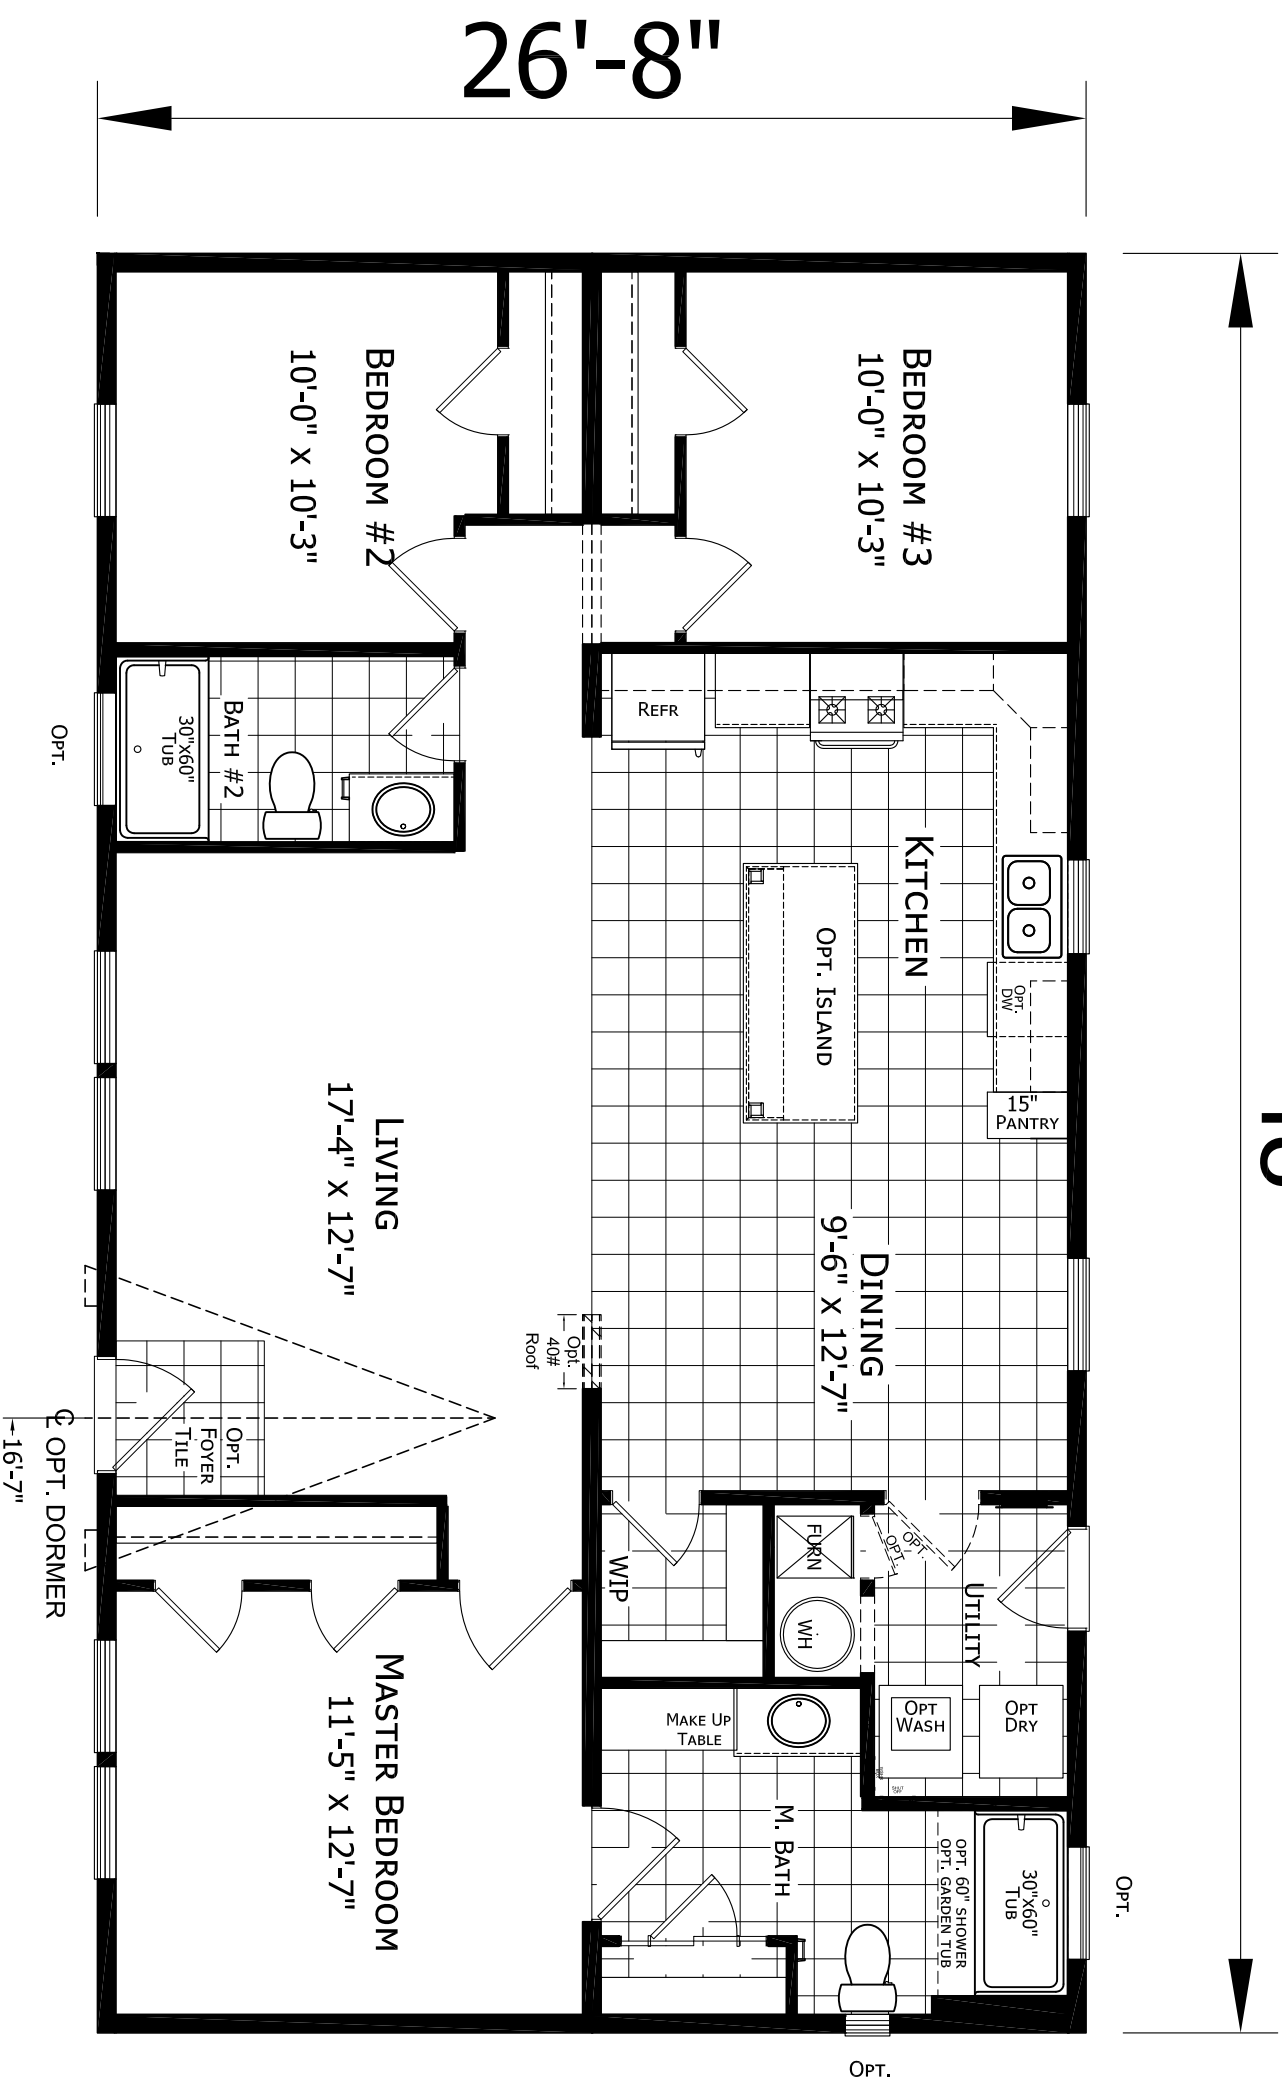

Opt. Sliding Patio Door

48'

MODEL 122-07-A-24809
 3 BEDROOM, 2 BATH
 NOMINAL SIZE: 28'-0" X 52'-0"
 ACTUAL SIZE: 26'-8" X 48'-0"
 TOTAL AREA: 1280 SQ. FT.

CHAMPION
 MANUFACTURED BEAUTIFULLY™
 P.O. BOX 343, OFF RT. 220, CLAVSBURG, PA 16625
 101 GARDEN SPOT RD., EPHRATA, PA 17522

FILENAME:122-07-A-24809-NEW STANDARDIZATION

MODIFICATIONS

PROJECT: 122-07-A-24809
 26'-8" X 48'
 3 BD 2 BTH

DRAWN BY: STAFF
 DATE: 08-06-19
 SCALE: 3/16" = 1'-0"

TITLE: LITERATURE PLAN

SHEET: L-101

PROPRIETARY AND CONFIDENTIAL
 THESE DRAWINGS AND SPECIFICATIONS ARE ORIGINAL,
 PROPRIETARY AND CONFIDENTIAL MATERIALS OF CHAMPION.
 COPYRIGHT © 1976-2020 BY CHAMPION