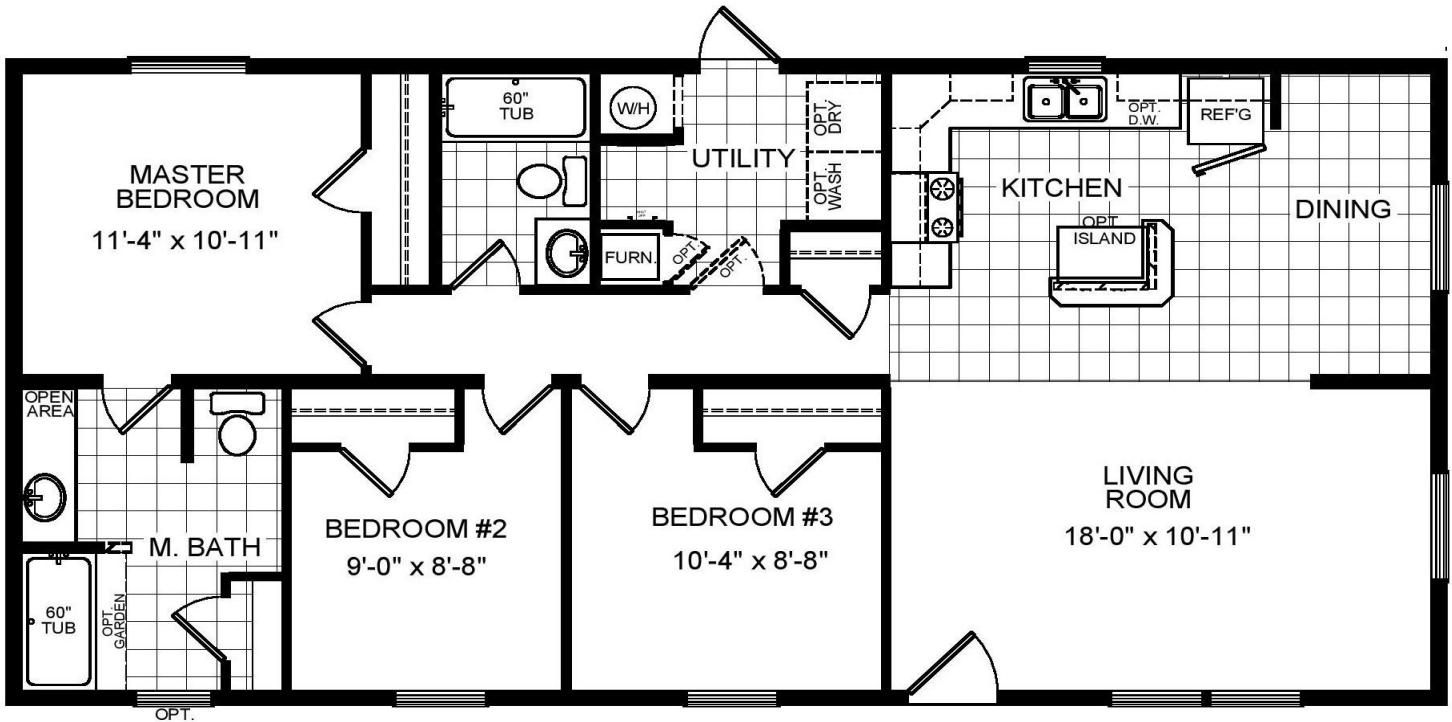

# 3589 Mobile Rd Harrisburg PA

2024 Redman 24 x 48 3 bed 2 bath 1,104 sq ft

## Home Features

Progress Ridge is nestled in the perfect setting for those wanting to be close to restaurants, shops, and entertainment.

**Lot Rent:** \$453

**Water:** Meter Use

**Sewer:** \$42

**Trash:** \$21