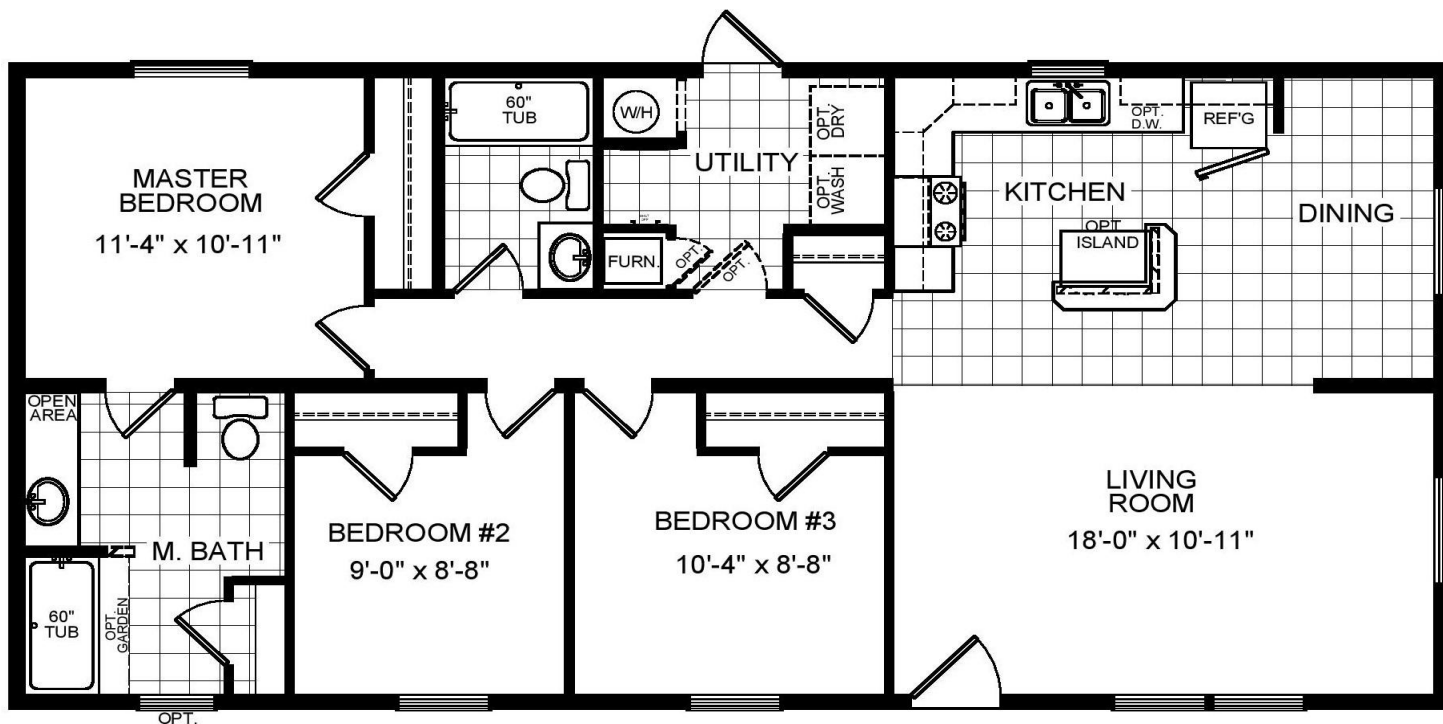

3591 Mobile Rd Harrisburg PA

2024 Redman 24 x 48 3 bed 2 bath 1,104 sq ft

Progress Ridge

Home Features

Progress Ridge is nestled in the perfect setting for those wanting to be close to restaurants, shops, and entertainment.

Lot Rent: \$453

Water: Meter Use

Sewer: \$42

Trash: \$21

Dog: \$10

School: Susquehanna Twp

PMI Contact: (717) 730-4141

- Stainless Steel Microwave over Range
- Stainless Steel Dishwasher
- Stainless Steel Refrigerator
- Stainless Steel Gas Range
- Kitchen Island
- 30-Gallon Electric Water Heater
- Bedroom Ceiling Lights
- R-11 Floor Insulation
- R-19 Wall Insulation
- R-22 Roof Insulation

Total Cost \$102,900