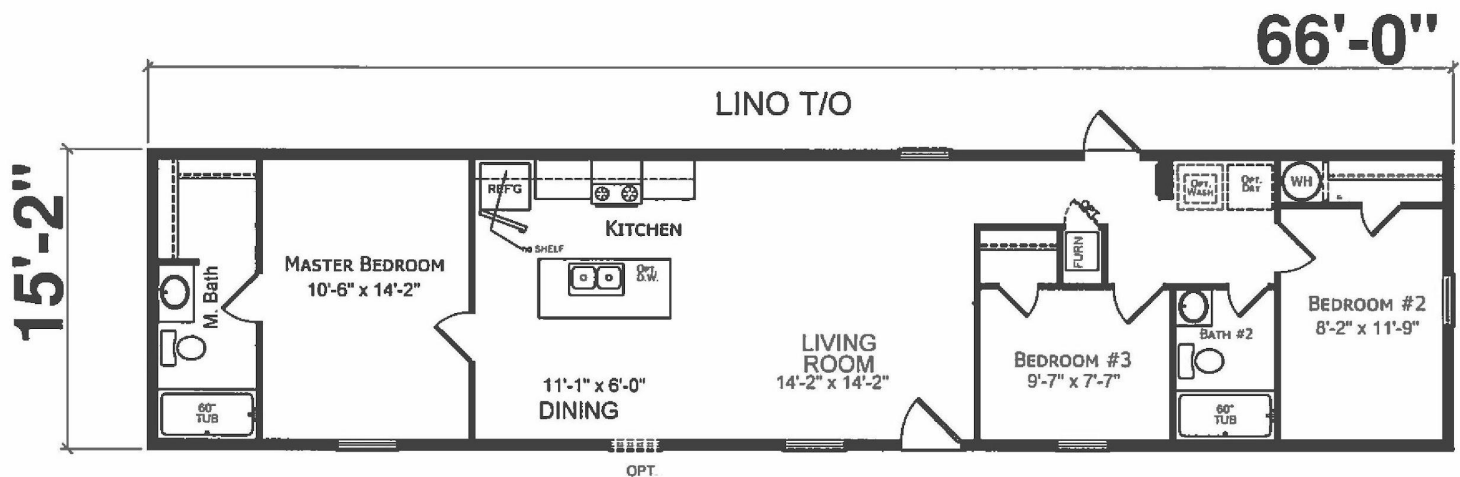

41 Madge Drive, Lancaster, PA 17603

16x66 3 bed 2 bath 1,001 sq ft - WHITE Siding

Lot Rent - \$431.00
Includes Water, Sewer, Trash

Standard features

- 8' Side Walls, 2x6 - 16" O.C
- Gas Furnace
- 40 Gallon Electric Water Heater
- R-19 Sidewall Insulation
- R-30 Roof Insulation
- Gas Range
- Microwave over Range

- Whole House Water Shut-Off
- Louvered Panel Shutters
- 18 Cu. Ft Refrigerator
- 30" Deluxe Gas Range
- Optional Window in Dining
- Ceiling Fan with Light
- Shower Stall in Master Bath

\$79,900

If Awning or Shed Required,
will be Additional