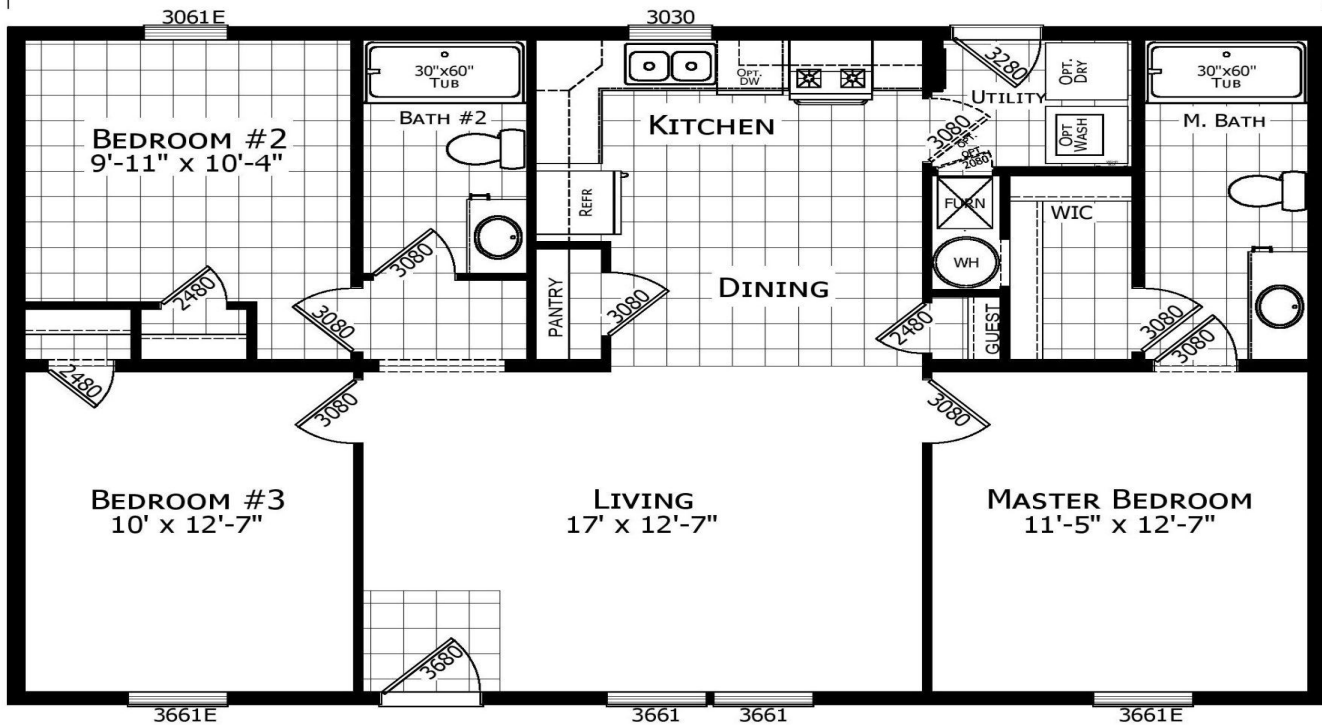

8 Apache Dr, Shippensburg, PA

2024 Redman 28 x 40 3 bed 2 bath 1,067 sq ft

Indian Springs

Come by and see this Beautiful Brand New Home that Features 3 Spacious Bedrooms and 2 Bathrooms in a Very Desirable, Tranquil Community.

Lot Rent: \$425

Water: Included

Sewer: Included

Trash: Included

School: Shippensburg Area

Park Contact: 717-386-1909

Home Features

2025 Redman Multi-Section Home